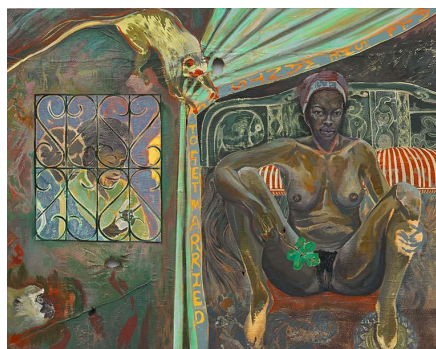

List of works

Mangroves dip, 2015
Oil on Lubugo bark cloth.
87 x 67 in. (221 x 170.2 cm)
Lender: Eugenio Re Rebaudengo.

Antigone, 2018
Oil on Lubugo bark cloth.
66 15/16 x 86 5/8 in. (170 x
220 cm)
Lender: Agostino y Patrizia Re
Rebaudengo.

***Anthill*, 2017**

Oil on Lubugo bark cloth.
86 5/8 x 66 15/16 x 1 9/16 in.
(220 x 170 x 4cm)
Courtesy of the Artist and White
Cube.

***Mydas*, 2019**

Oil on Lubugo bark cloth.
86 5/8 x 66 15/16 in. (220 x
170 cm)
Courtesy of the Artist and White
Cube.

Mkokoteni, 2019

Oil on Lubugo bark cloth.
86 5/8 x 66 15/16 in. (220 x
170 cm)

Courtesy of the Artist and White
Cube.

Xala: In the Dunes, 2020

Prouts ink on paper.
12 3/16 x 9 1/4 in. (31 x 23.5
cm)

Courtesy of the Artist and White
Cube.